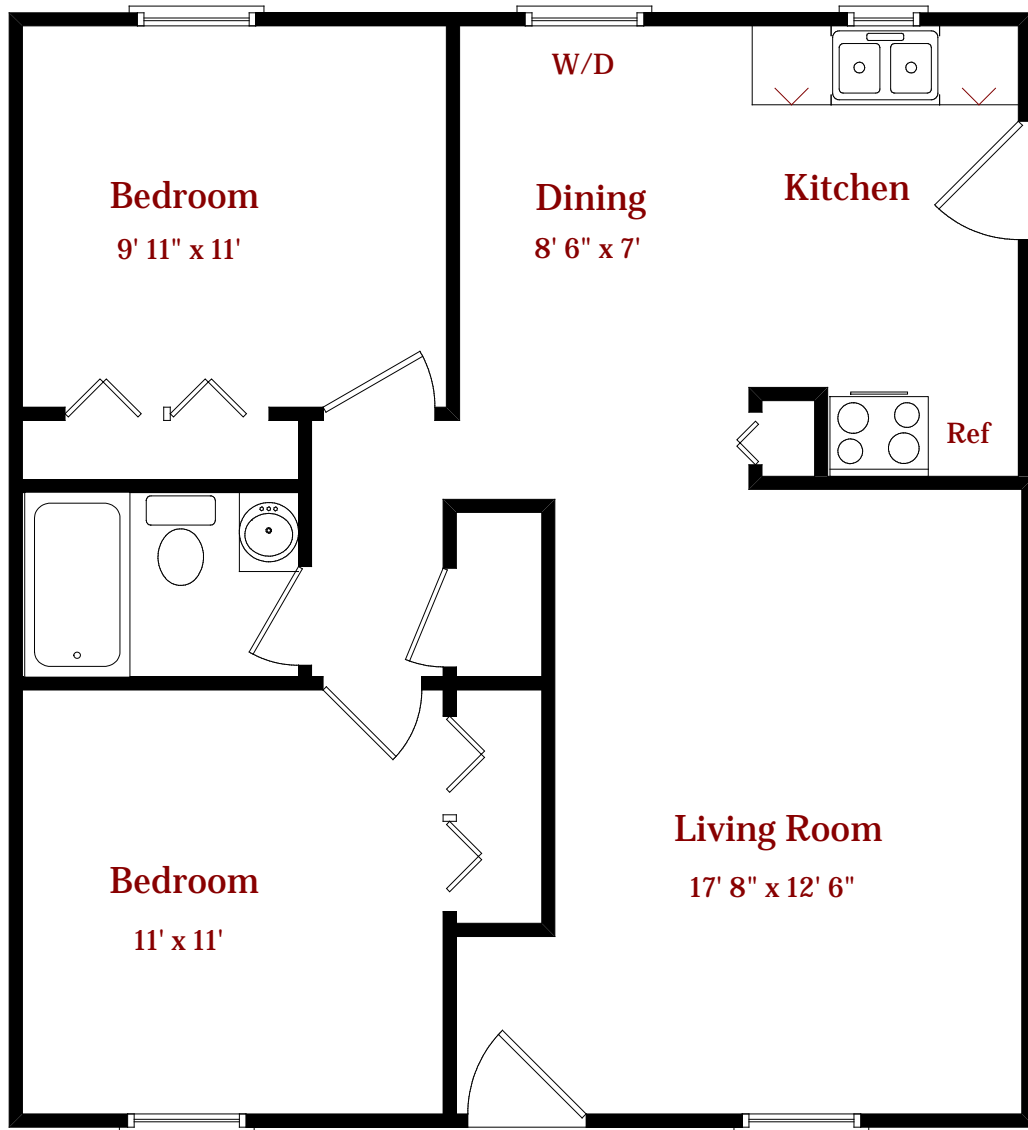

Brothers & Sisters, Ltd.

2 Bedroom, 1 Bath Duplex

LIVING AREA
733 sq ft